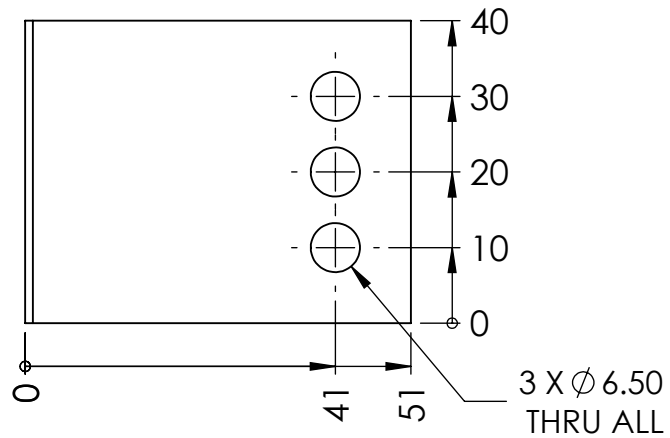

D

D

C

C

B

B

A

A

	DESIGN BY	AZMI	UNIT: MM	PRODUCT SERIES: MOUNTING SERIES - OPTO ENG	
	CHECK BY	AZMI			
	DATE	3/10/2018	REVISION:	01	
	MATERIAL	-	SCALE:	PART NO	CMLTVA-M6-01
	FINISHING	-	1 : 1	DWG NO	-
QTY	-				SHEET 1 OF 1