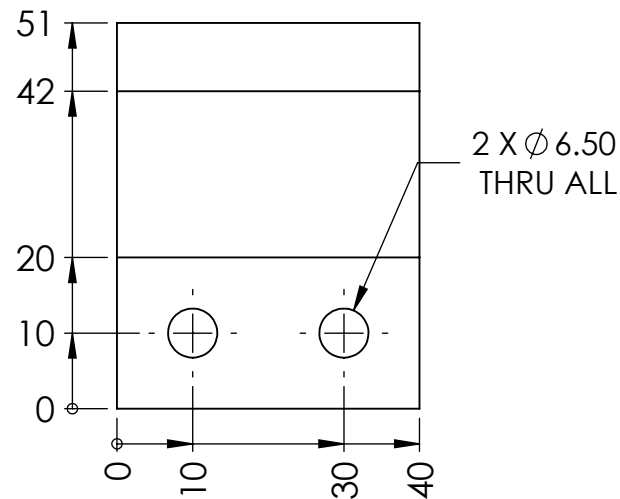

B

B

A

A

	DESIGN BY	AZMI	UNIT: MM	PRODUCT SERIES: MOUNTING SERIES - OPTO ENG	
	CHECK BY	AZMI			
	DATE	3/10/2018	REVISION:	01	
	MATERIAL	-	SCALE:	PART NO	CMLTVA-M6-01
	FINISHING	-	1 : 1	DWG NO	-
QTY	-				SHEET 1 OF 1