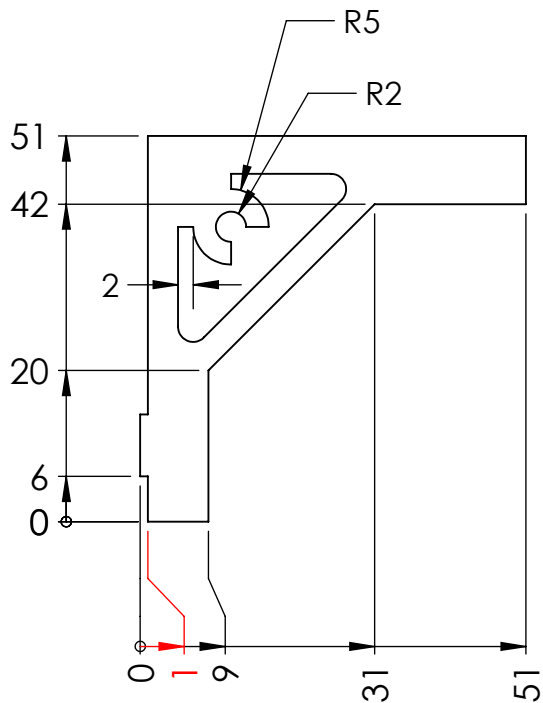

B

B

A

A

	DESIGN BY	AZMI	UNIT: MM	PRODUCT SERIES: MOUNTING SERIES - OPTO ENG	
	CHECK BY	AZMI			
	DATE	3/10/2018	REVISION:	01	
	MATERIAL	-	SCALE:	PART NO	CMLTVA-M6-01
	FINISHING	-	1 : 1	DWG NO	-
QTY	-				SHEET 1 OF 1